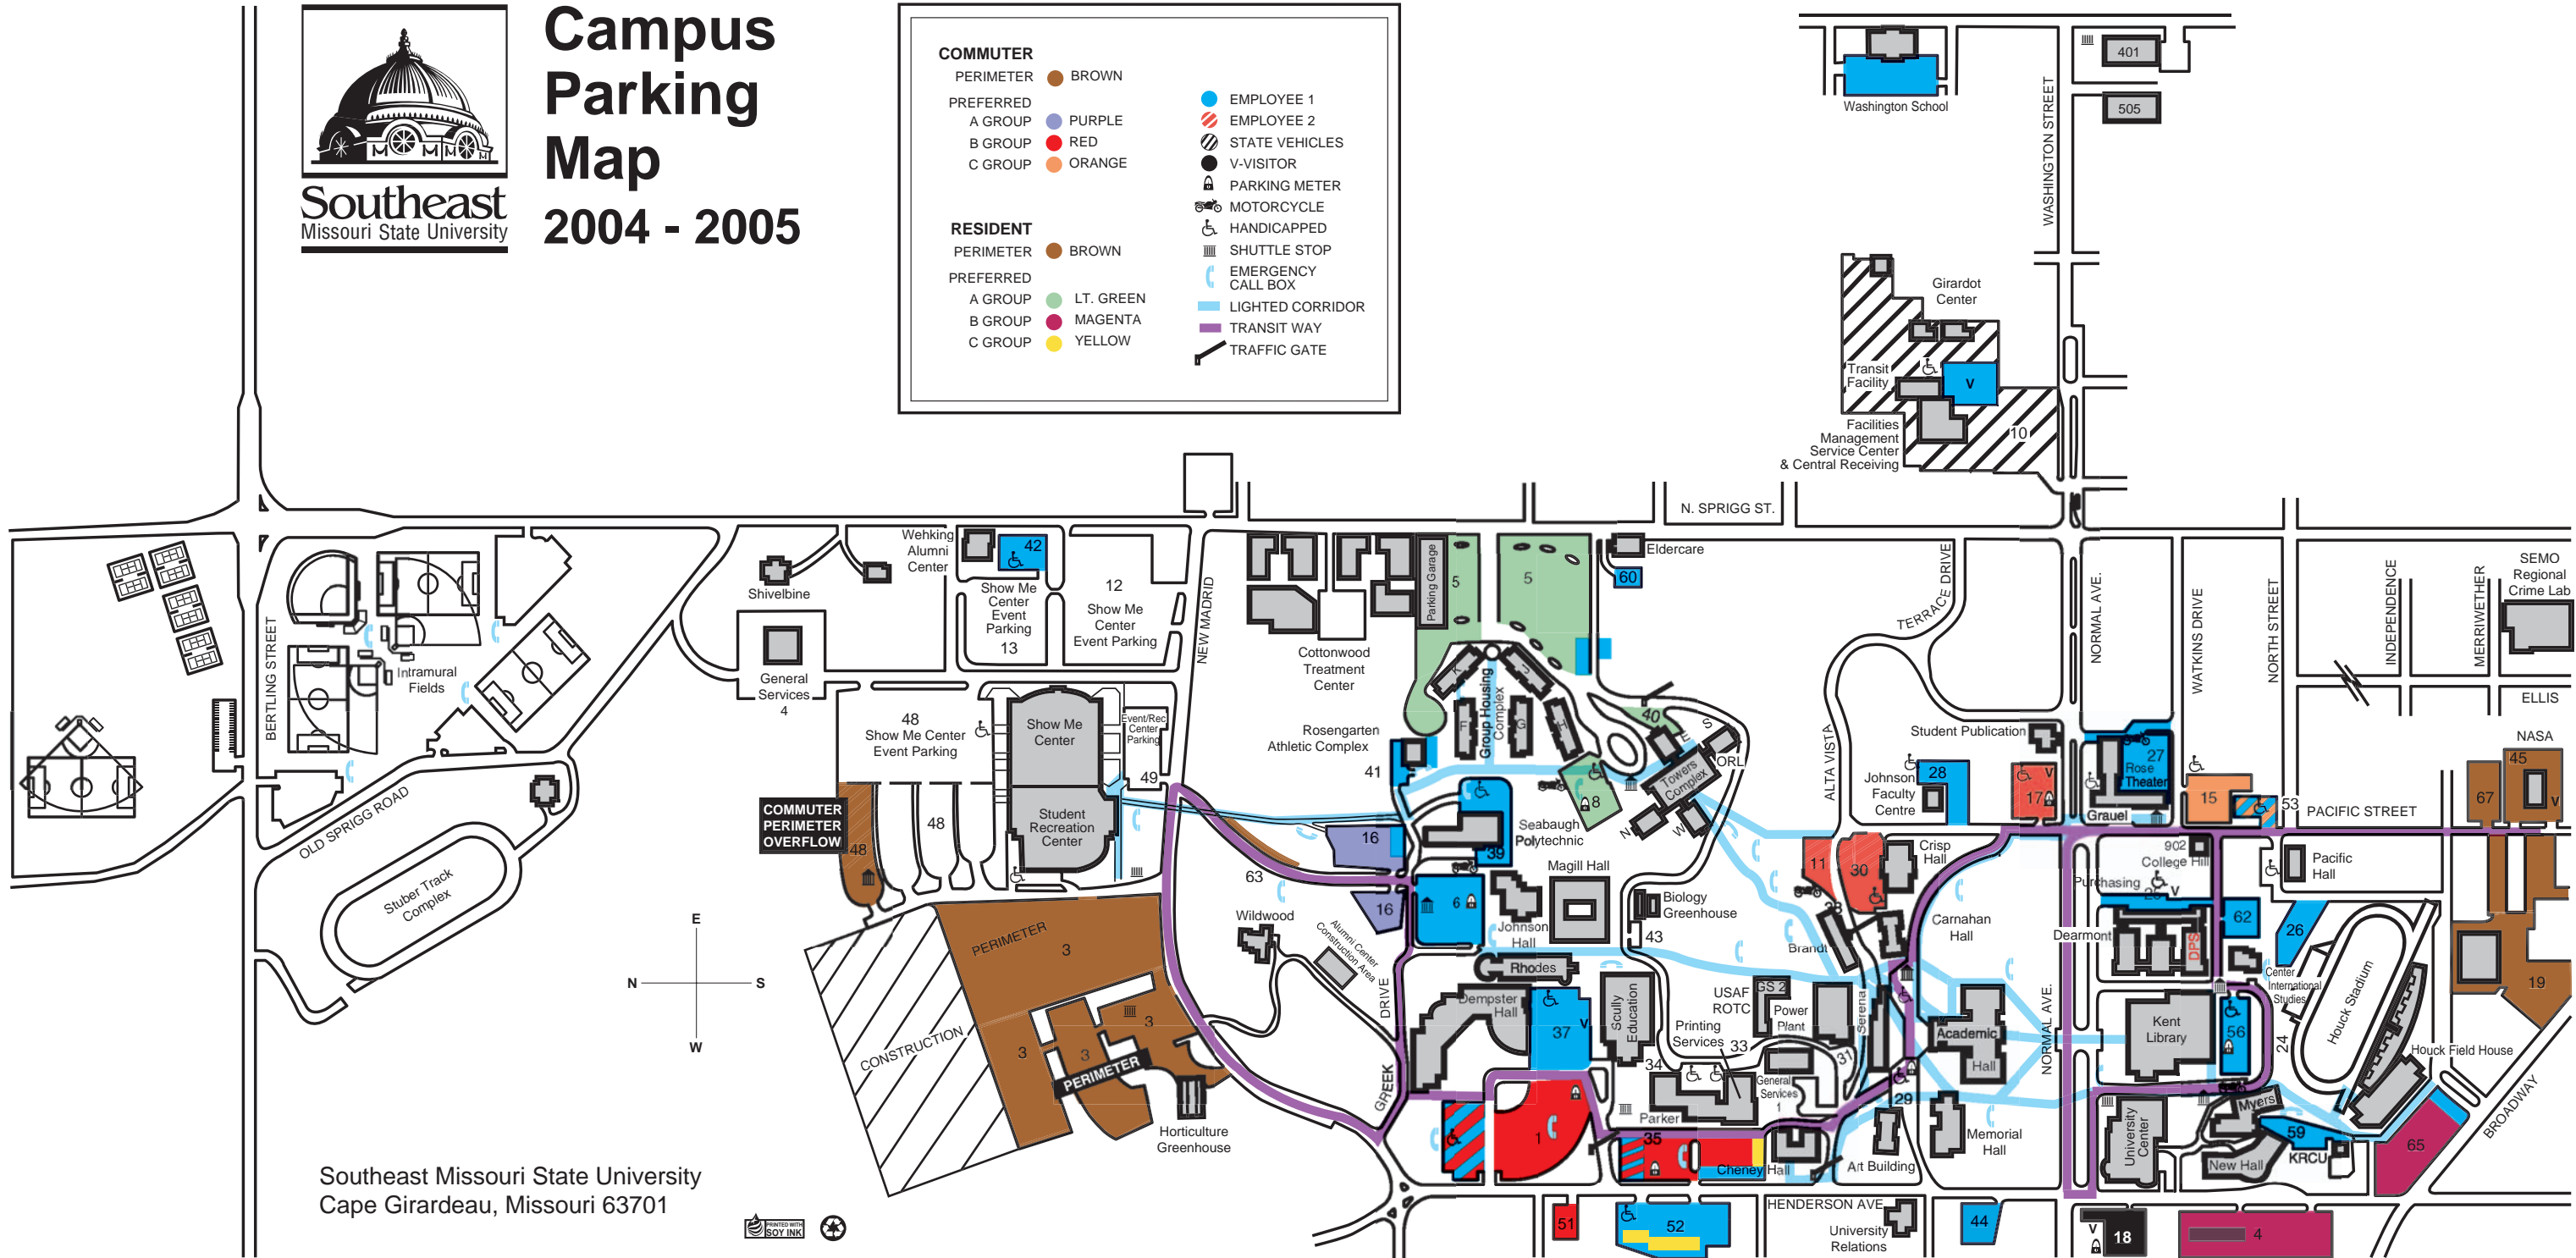

Campus Parking Map

2004 - 2005

COMMUTER		● EMPLOYEE 1	
PERIMETER	● BROWN	● EMPLOYEE 2	
PREFERRED		▨ STATE VEHICLES	
A GROUP	● PURPLE	● V-VISITOR	
B GROUP	● RED	Ⓜ PARKING METER	
C GROUP	● ORANGE	Ⓜ MOTORCYCLE	
RESIDENT		♿ HANDICAPPED	
PERIMETER	● BROWN	Ⓜ SHUTTLE STOP	
PREFERRED		☎ EMERGENCY CALL BOX	
A GROUP	● LT. GREEN	☎ LIGHTED CORRIDOR	
B GROUP	● MAGENTA	☎ TRANSIT WAY	
C GROUP	● YELLOW	☎ TRAFFIC GATE	

Southeast Missouri State University
Cape Girardeau, Missouri 63701